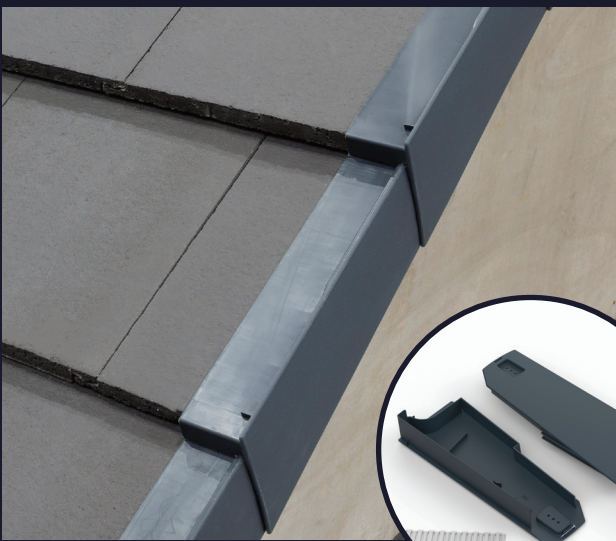

Danum TLE Verge Unit

Exclusive new verge unit that is fully optimised for the Danum TLE tile, making installation quick and efficient.

- Primary fixing screws are now provided within each unit (secondary unit fixings not included).
- Increased coverage of each unit over the course of the verge tiles.
- A QR code on the verge unit provides access to installation information on site.

Colours: Dark Grey, Red Multi, Brown

Sandtoft MultiClip - Tile

Our new range of tile clips are designed for ease of use, and quick installation.

- Removes the need for nailing altogether by hooking around the tiling batten.
- Improved design means faster installation on site.
- Improved compatibility with Sandtoft ranges - just 3 tile clips overall.