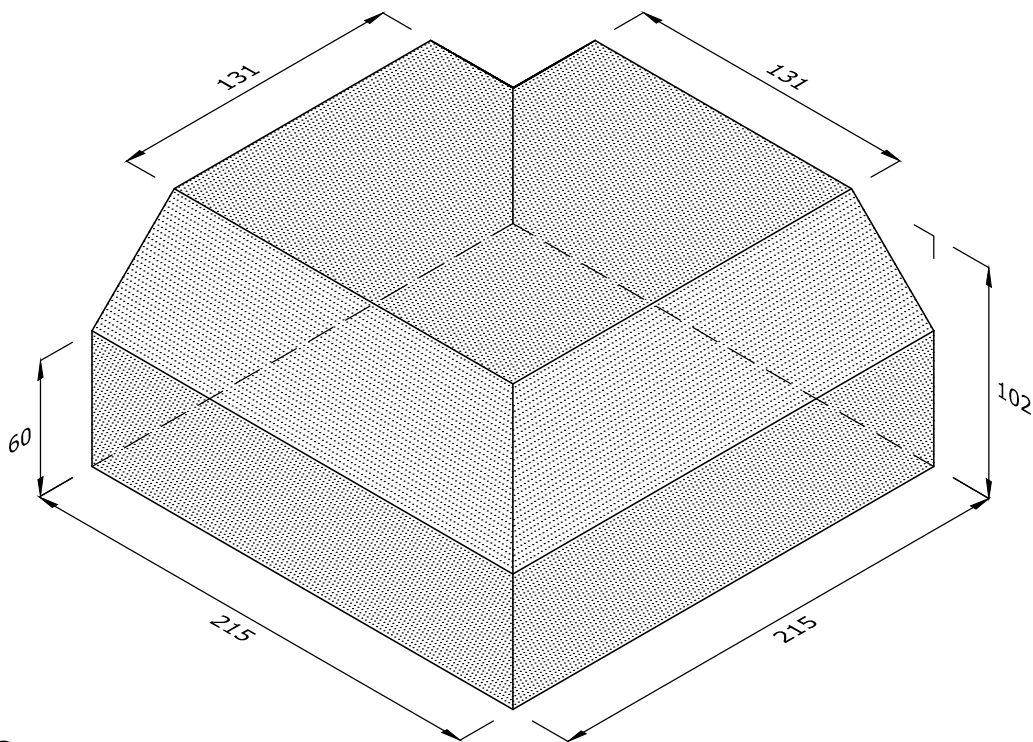

MIRROR

AN.14.2

DOUBLE CANT EXTERNAL RETURN WITH INTERNAL MITRE (SCOB)

Note: all specials may be perforated or frogged unless otherwise specified.
Fired dimensions shown unless otherwise stated.

Indicates standard facing