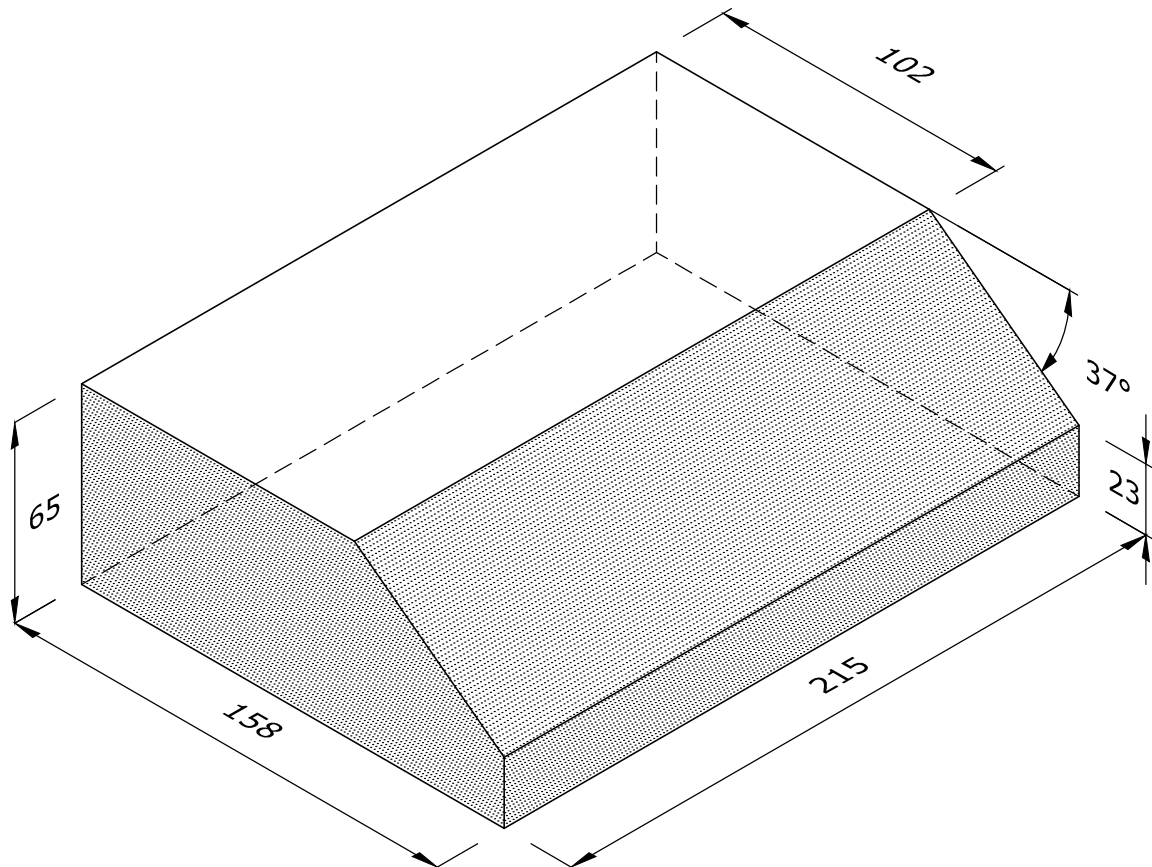

LEFT HAND SHOWN

W.WB.PL.20
37 DEGREE WIDE BED PLINTH STRETCHER FACED TO SIDE

Note: all specials may be perforated or frogged unless otherwise specified. Fired dimensions shown unless otherwise stated.	 Indicates standard facing	This drawing is copyright. All dimensions must be checked on site. Any discrepancy to be reported to us and resolved prior to work commencing.	First issue date: 01.08.2019
			Revision date:
			Scale: NTS
			Drawn by: AC